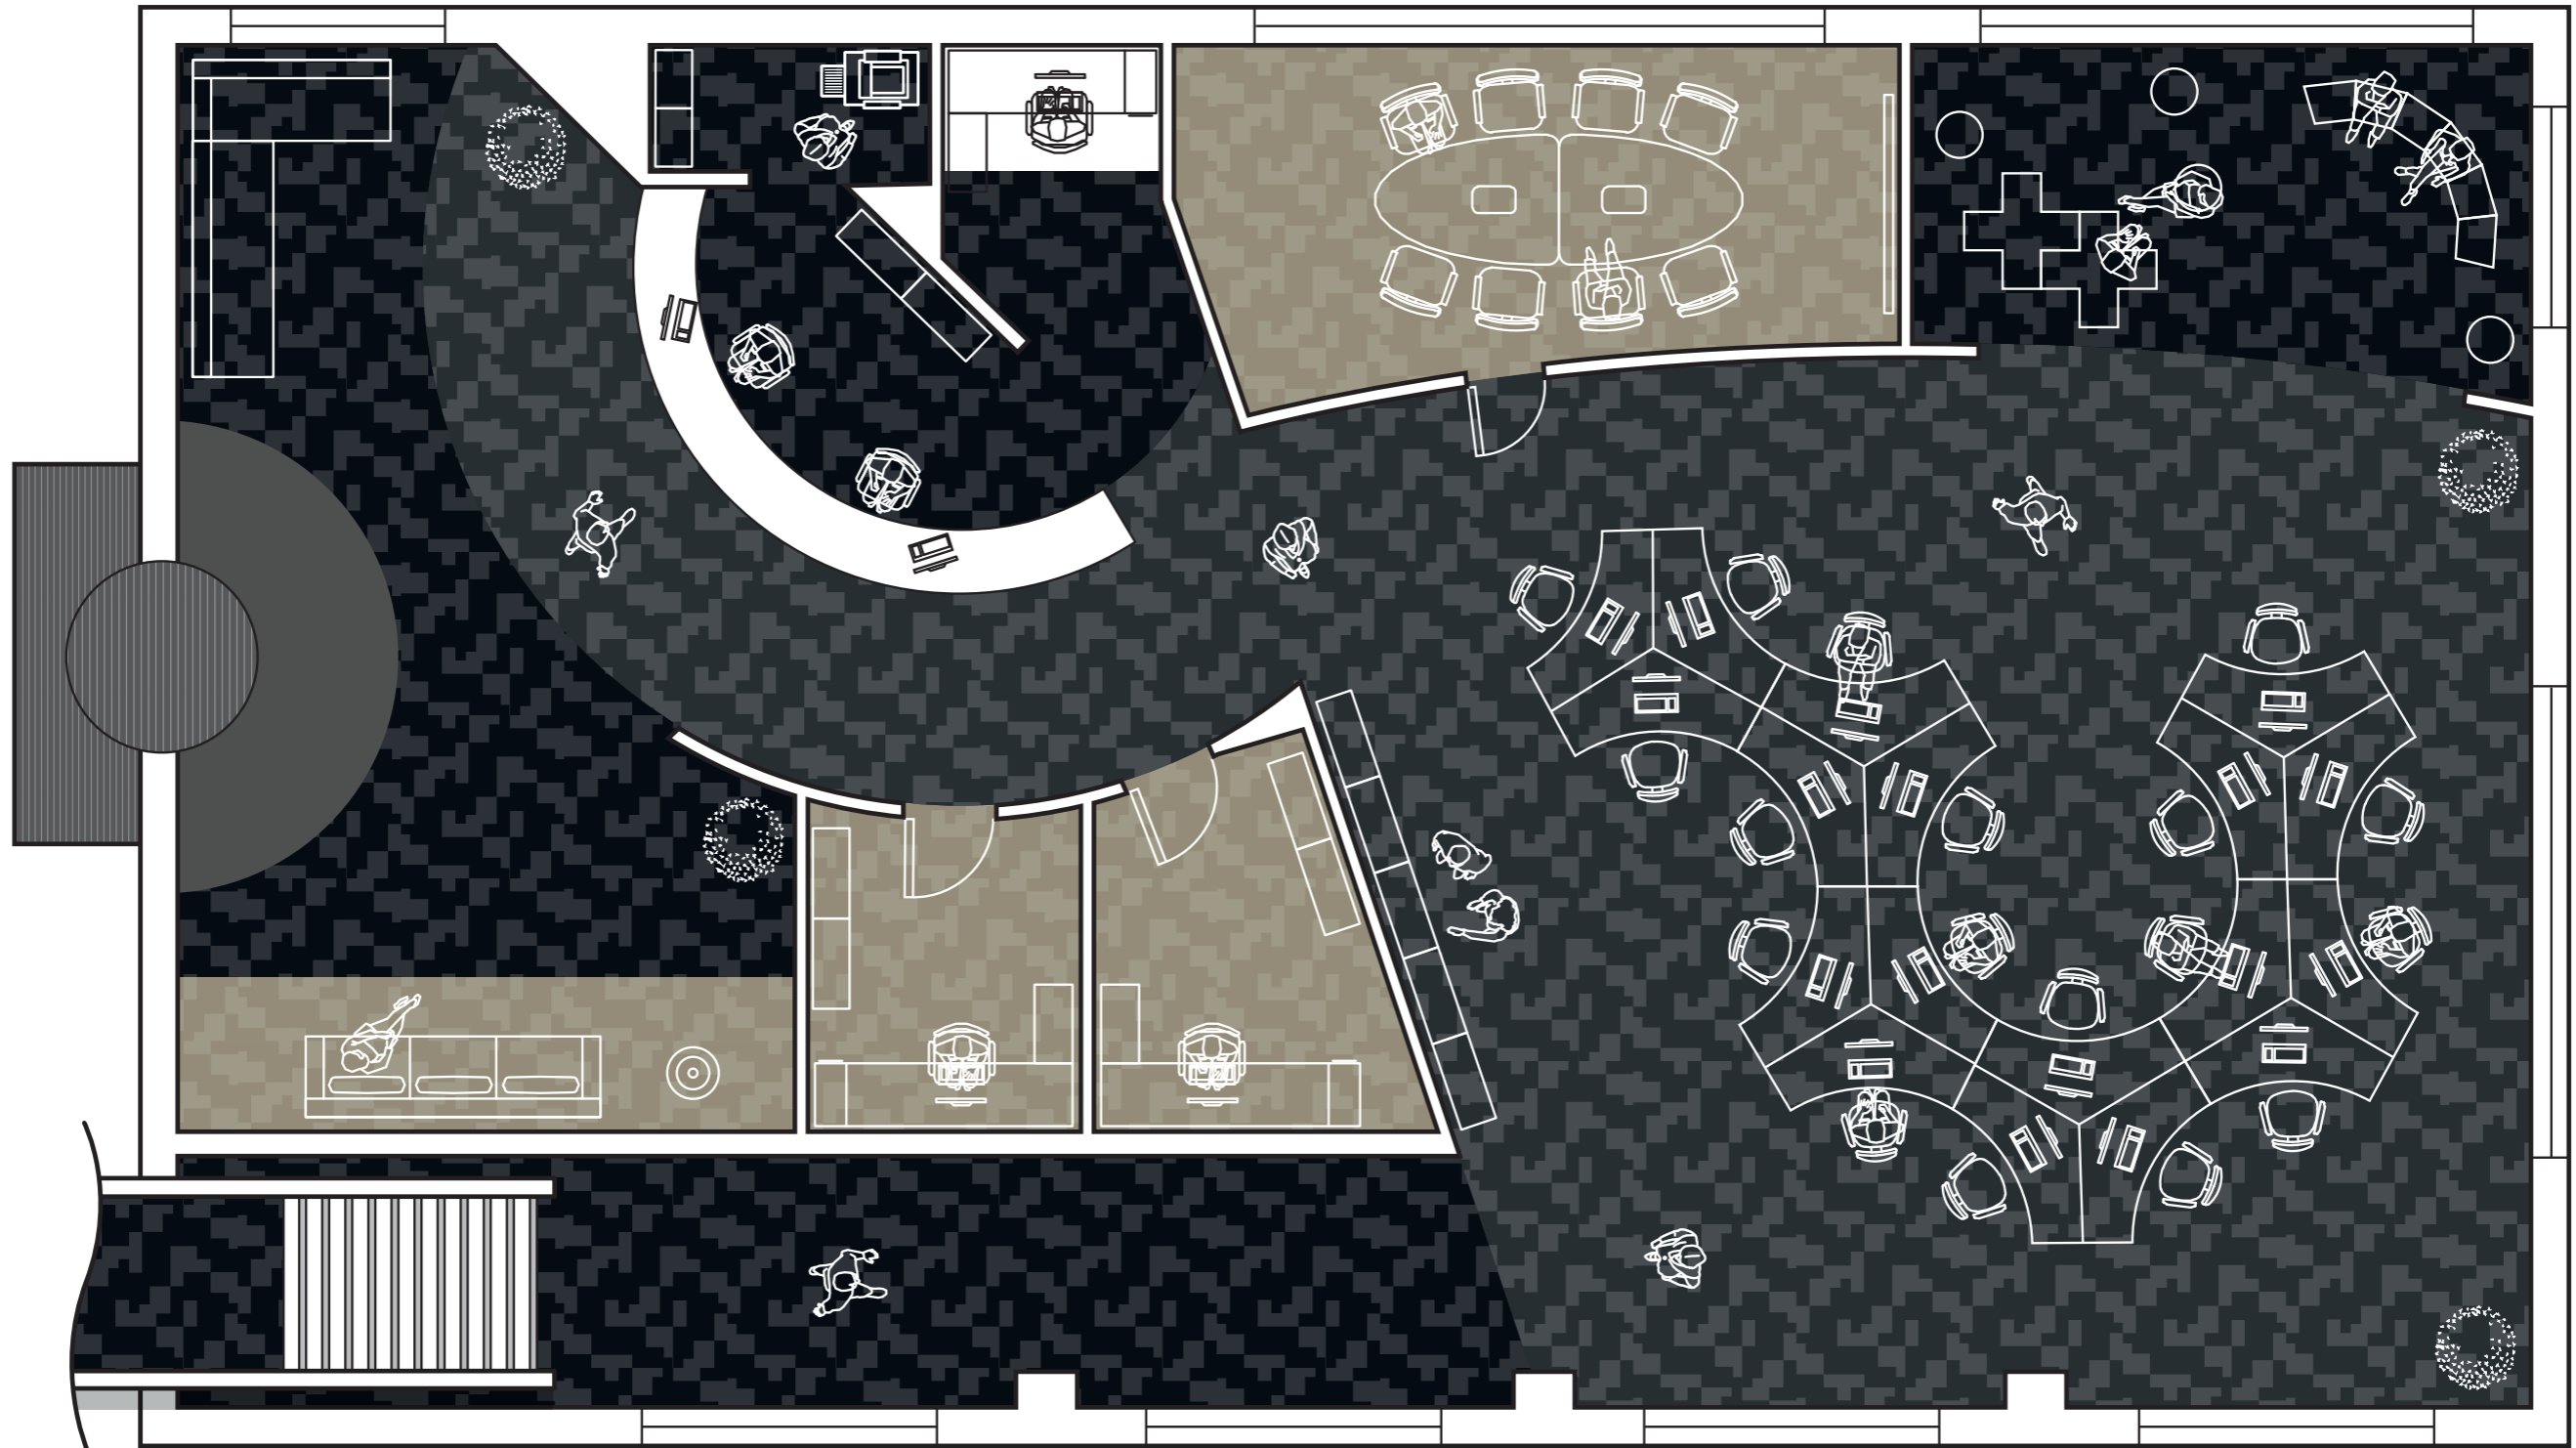

Floor Plan Design : Lafite Connect

-  LCD24 Lafite Connect - Design
-  LCD27 Lafite Connect - Design
-  LC11 Lafite Connect - Plains
-  LC12 Lafite Connect - Plains
-  Green 104 Emphasis

Floor Plan Design : Cityscene & Brickworks

**GRADUS**

Floor Plan Design : Cityscene & Brickworks

Cityscene  
Granite 06109  
(Installed brick bond)

Brickworks  
Himley 06709

Emphasis  
Red Loop Pile 103

**GRADUS**

Floor Plan Design : SqMile Exec

Central Line 01355  
SqMile Exec - Stripes  
(Installed brick bond)

Farringdon 01310  
SqMile Exec - Plains

Bank 01313  
SqMile Exec - Plains

Euston 01314  
SqMile Exec - Plains

Westminster 01315  
SqMile Exec - Plains

Floor Plan Design : Streetwise Design

Streetwise Design - Originals  
Iron 773

Streetwise Design - Originals  
Coal 778

Streetwise Design - Originals  
Clay 790

**GRADUS**