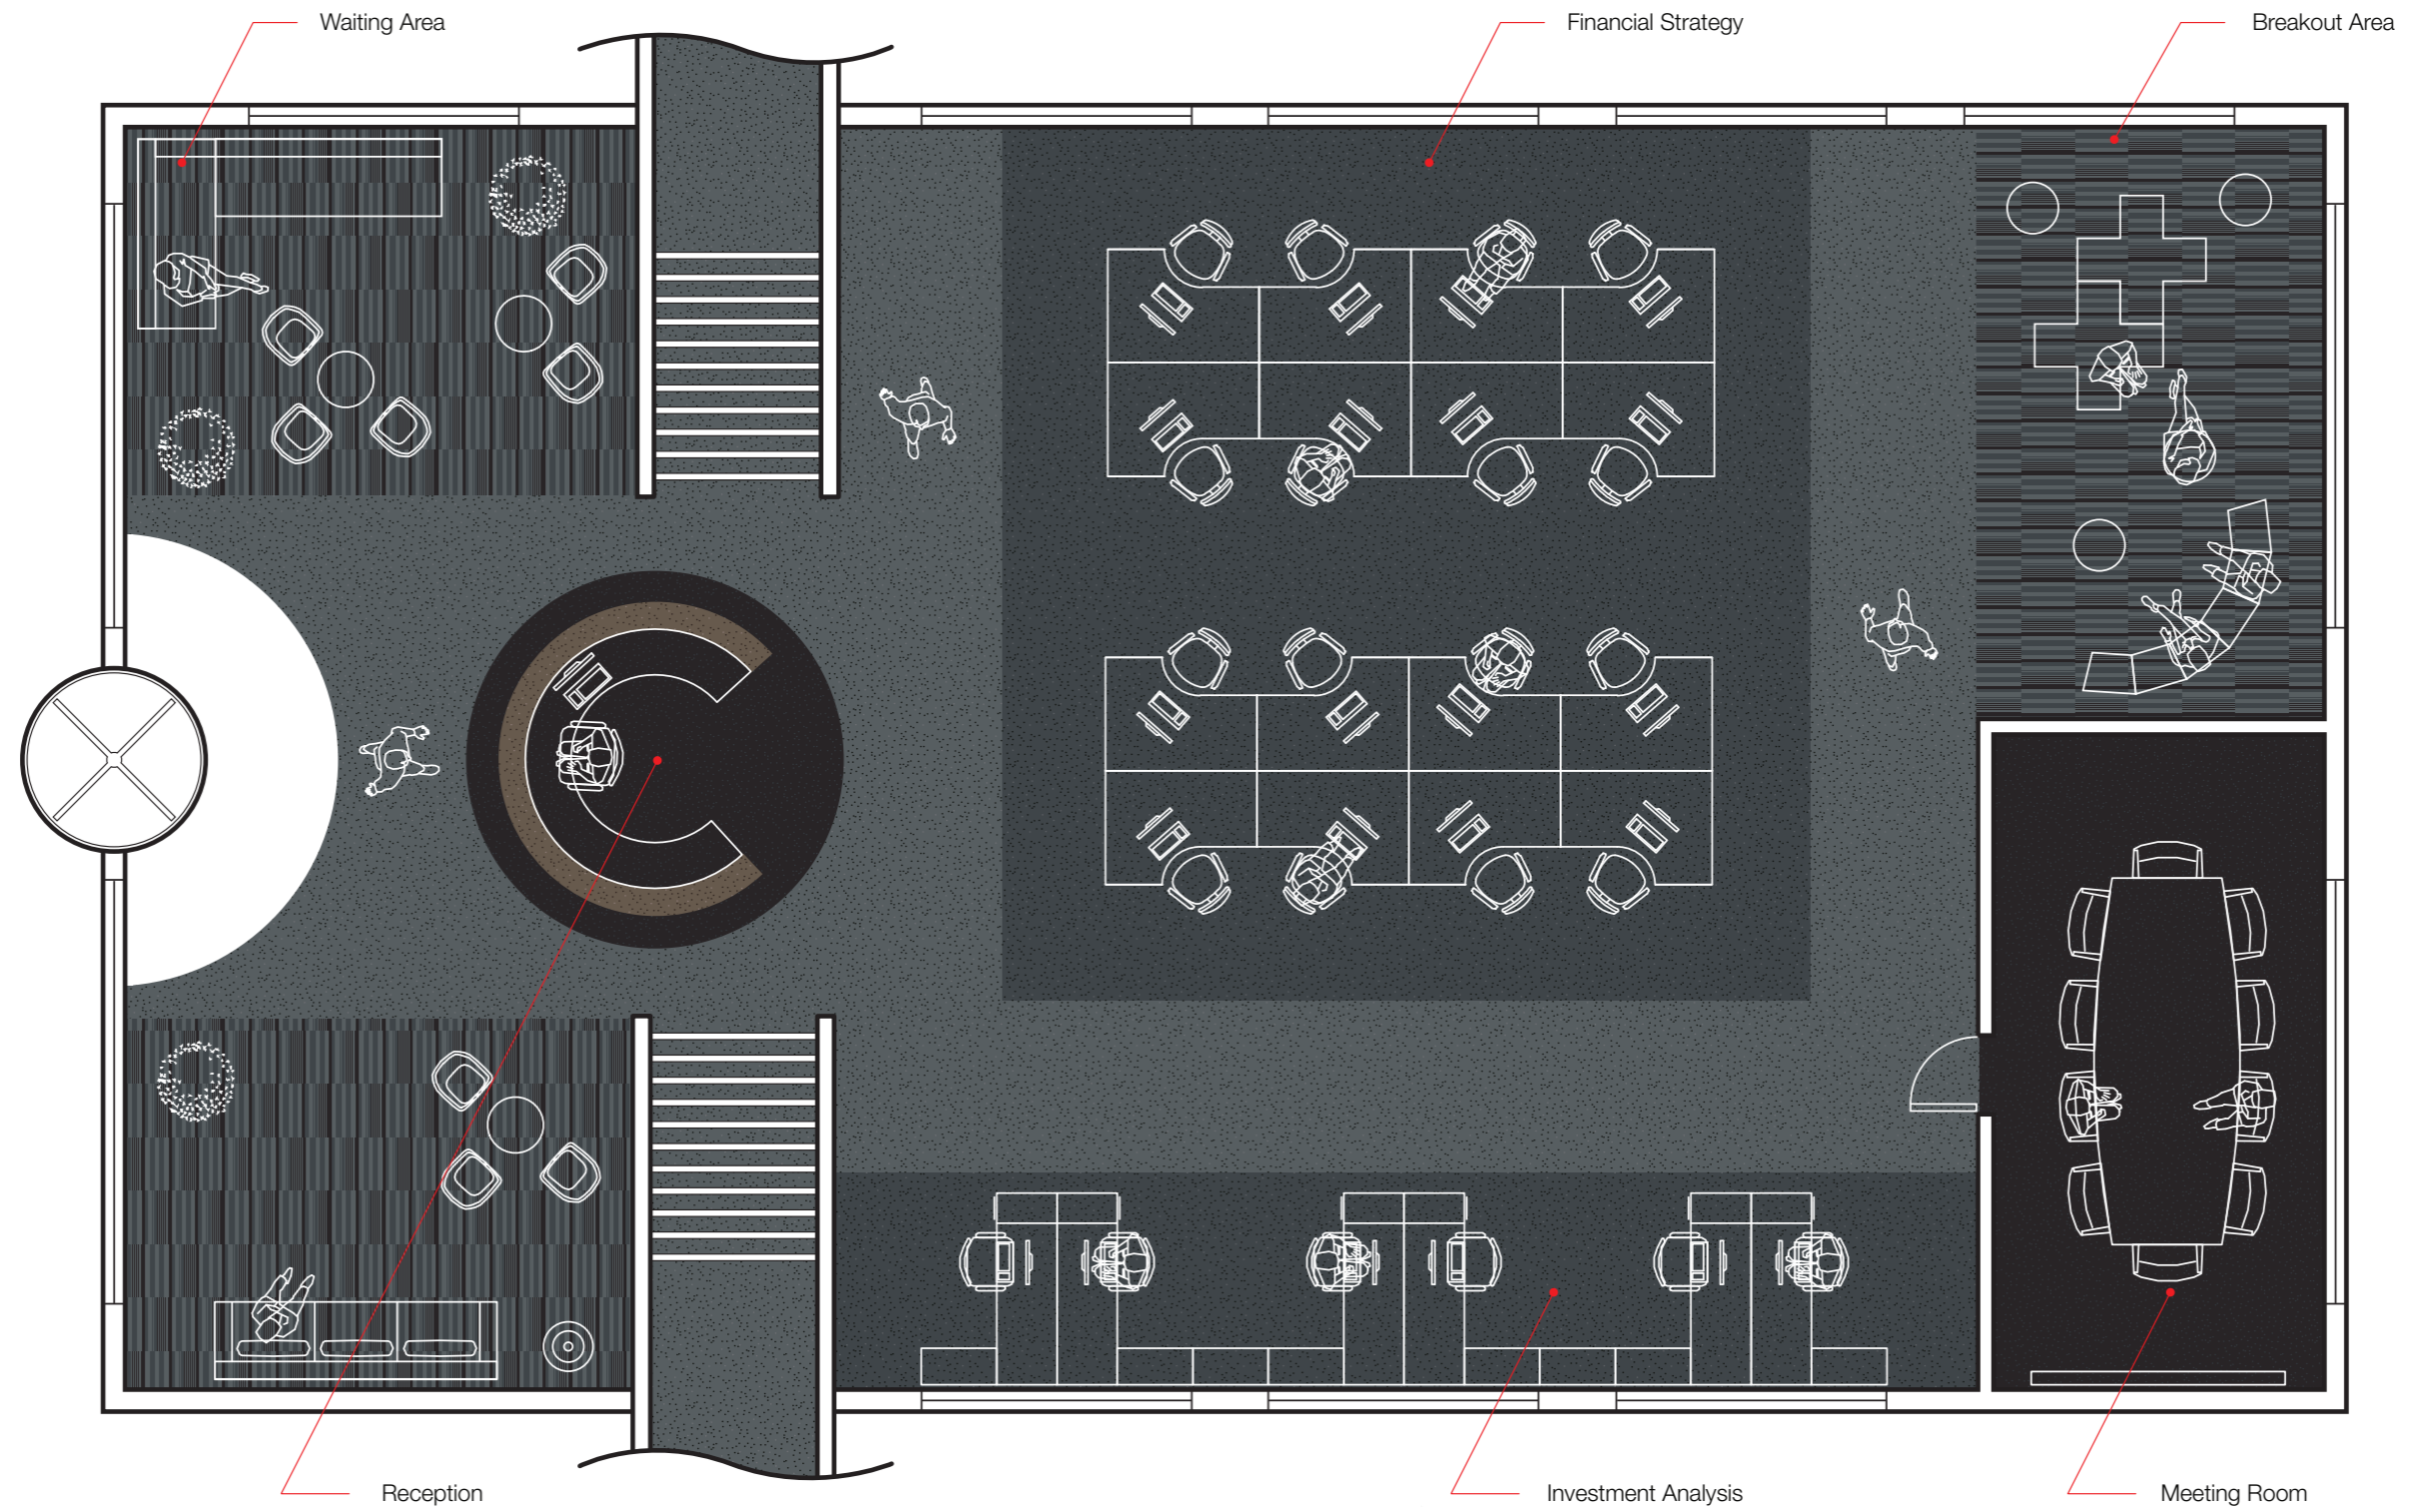

Floor Plan Design : Lafite Connect

-  LCD24 Lafite Connect - Design
-  LCD27 Lafite Connect - Design
-  LC11 Lafite Connect - Plains
-  LC12 Lafite Connect - Plains
-  Green 104 Emphasis

Floor Plan Design : Cityscene & Brickworks

**GRADUS**

Floor Plan Design : Cityscene & Brickworks

Cityscene  
Granite 06109  
(Installed brick bond)

Brickworks  
Himley 06709

Emphasis  
Red Loop Pile 103

**GRADUS**

Floor Plan Design : SqMile Exec

Central Line 01355  
SqMile Exec - Stripes  
(Installed brick bond)

Farringdon 01310  
SqMile Exec - Plains

Bank 01313  
SqMile Exec - Plains

Euston 01314  
SqMile Exec - Plains

Westminster 01315  
SqMile Exec - Plains

Floor Plan Design : Streetwise Design

Streetwise Design - Originals  
Iron 773

Streetwise Design - Originals  
Coal 778

Streetwise Design - Originals  
Clay 790

**GRADUS**