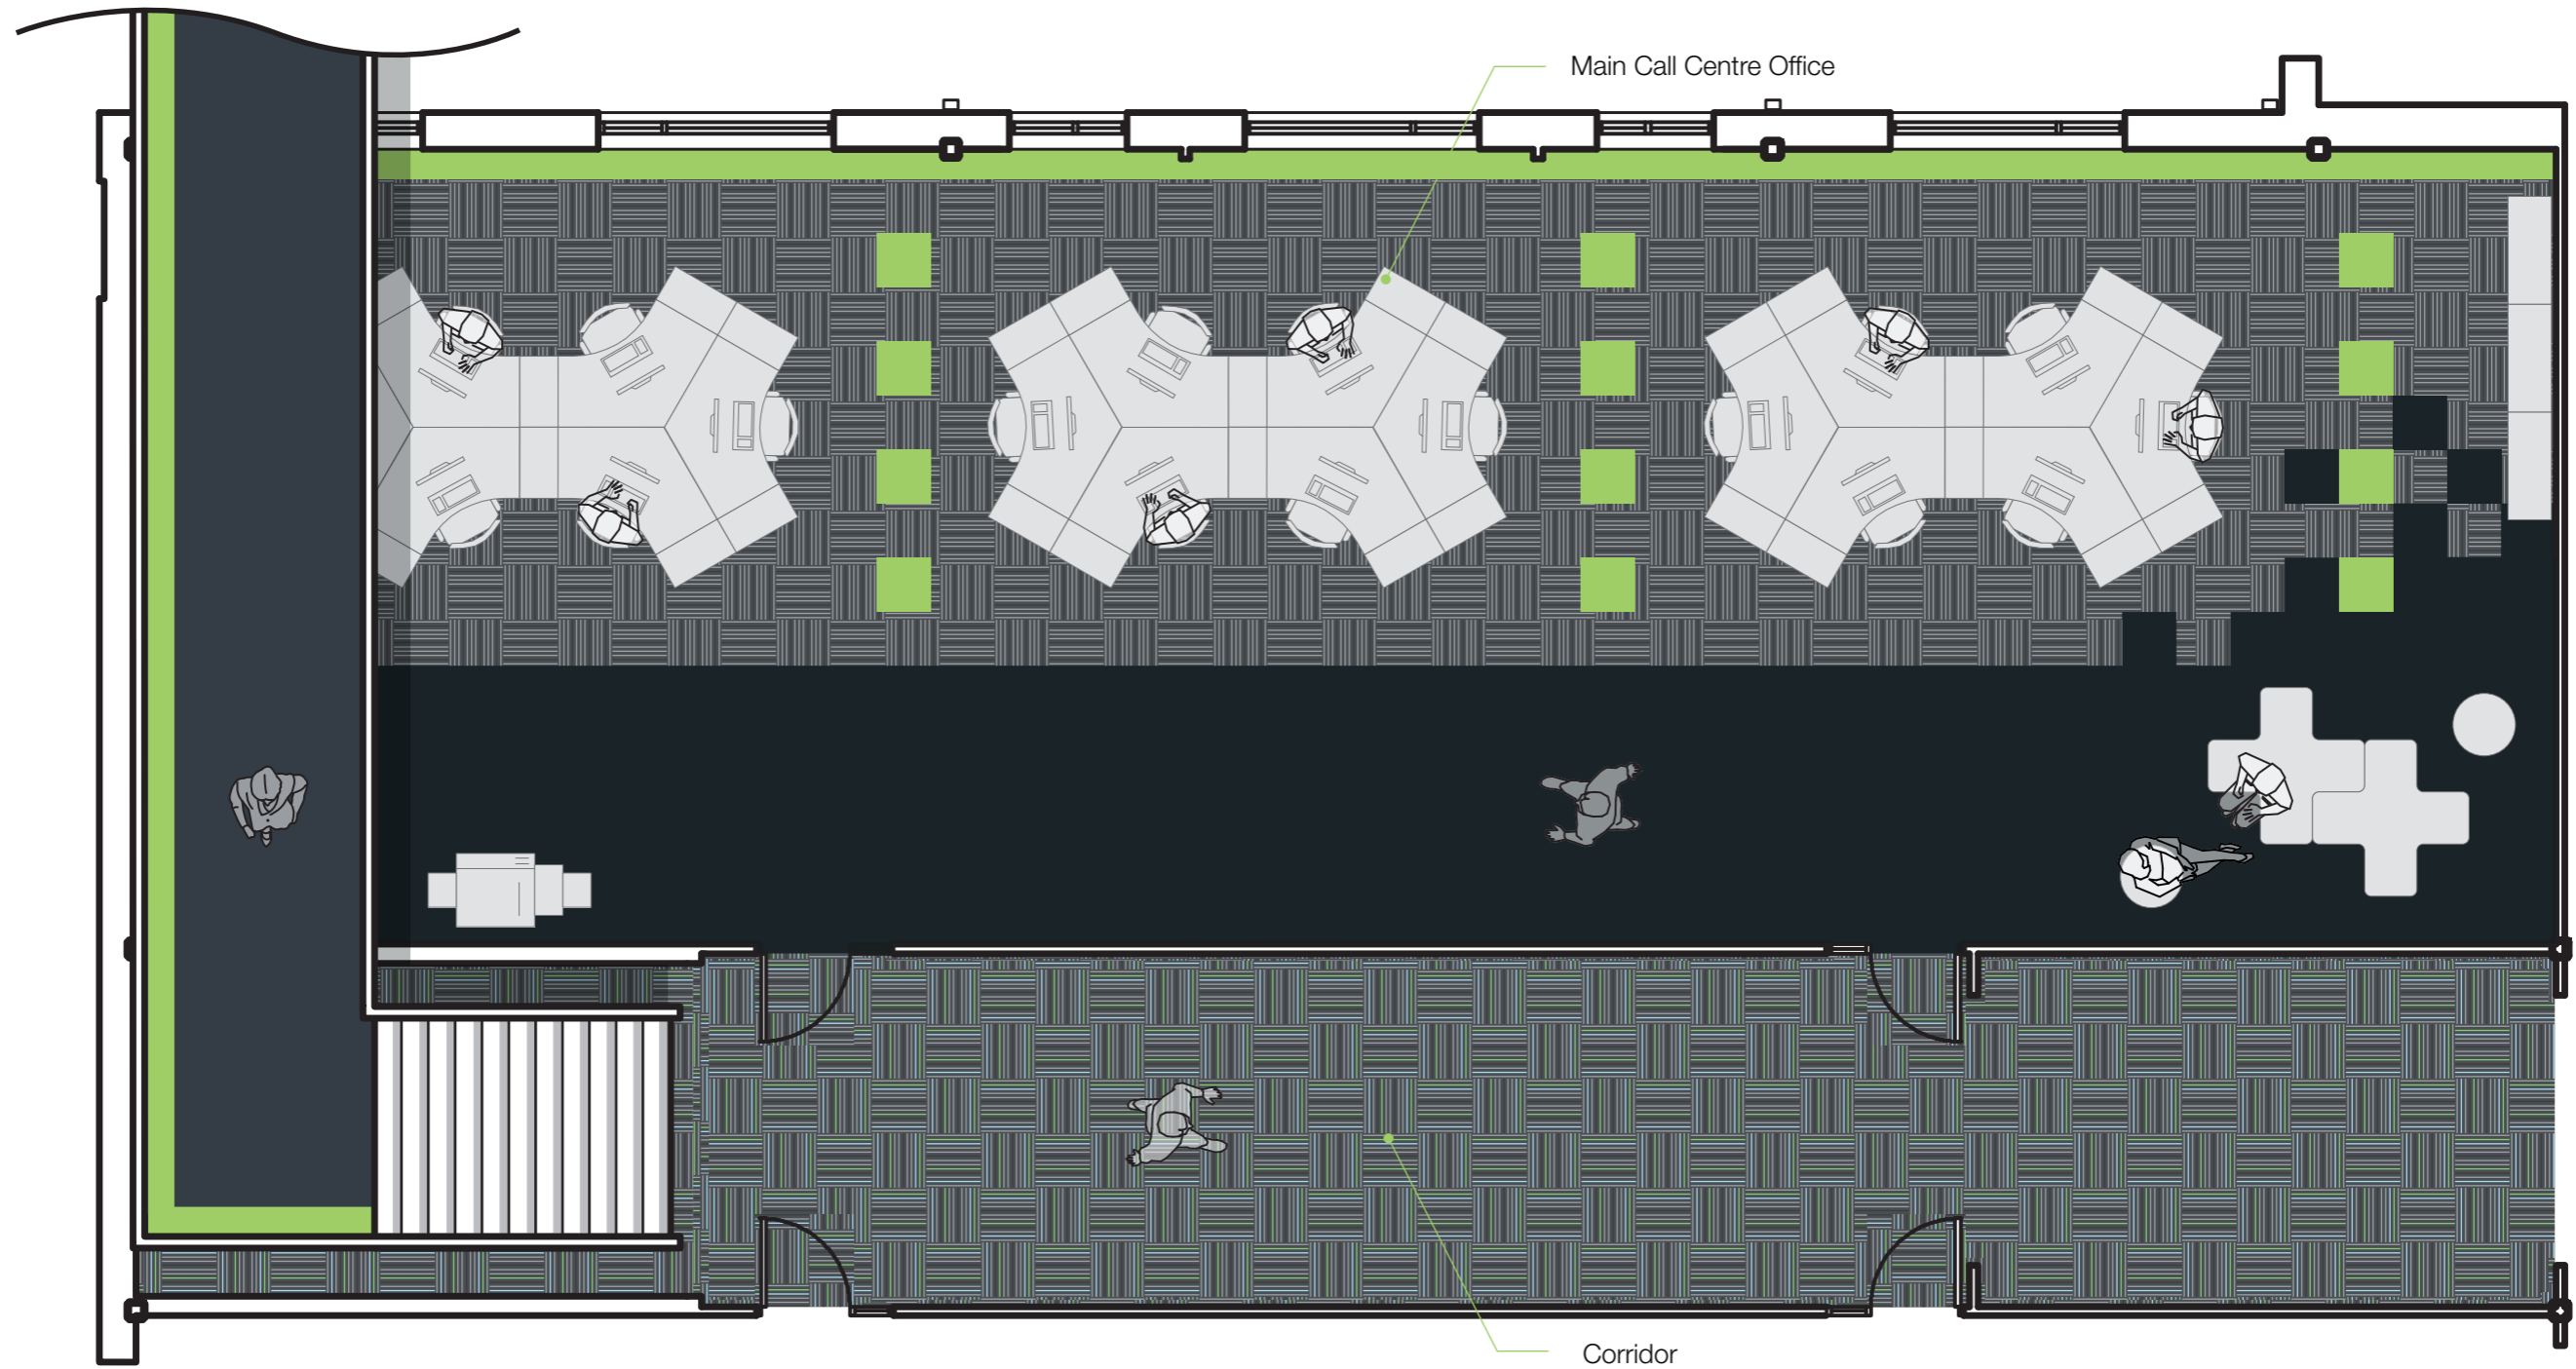

Floor Plan Design : Lafite Connect

-  LCD24 Lafite Connect - Design
-  LCD27 Lafite Connect - Design
-  LC11 Lafite Connect - Plains
-  LC12 Lafite Connect - Plains
-  Green 104 Emphasis

Floor Plan Design : Cityscene & Brickworks

**GRADUS**

Floor Plan Design : Cityscene & Brickworks

Cityscene  
Granite 06109  
(Installed brick bond)

Brickworks  
Himley 06709

Emphasis  
Red Loop Pile 103

**GRADUS**

Floor Plan Design : SqMile Exec

Central Line 01355  
SqMile Exec - Stripes  
(Installed brick bond)

Farringdon 01310  
SqMile Exec - Plains

Bank 01313  
SqMile Exec - Plains

Euston 01314  
SqMile Exec - Plains

Westminster 01315  
SqMile Exec - Plains

Floor Plan Design : Streetwise Design

Streetwise Design - Originals  
Iron 773

Streetwise Design - Originals  
Coal 778

Streetwise Design - Originals  
Clay 790

**GRADUS**