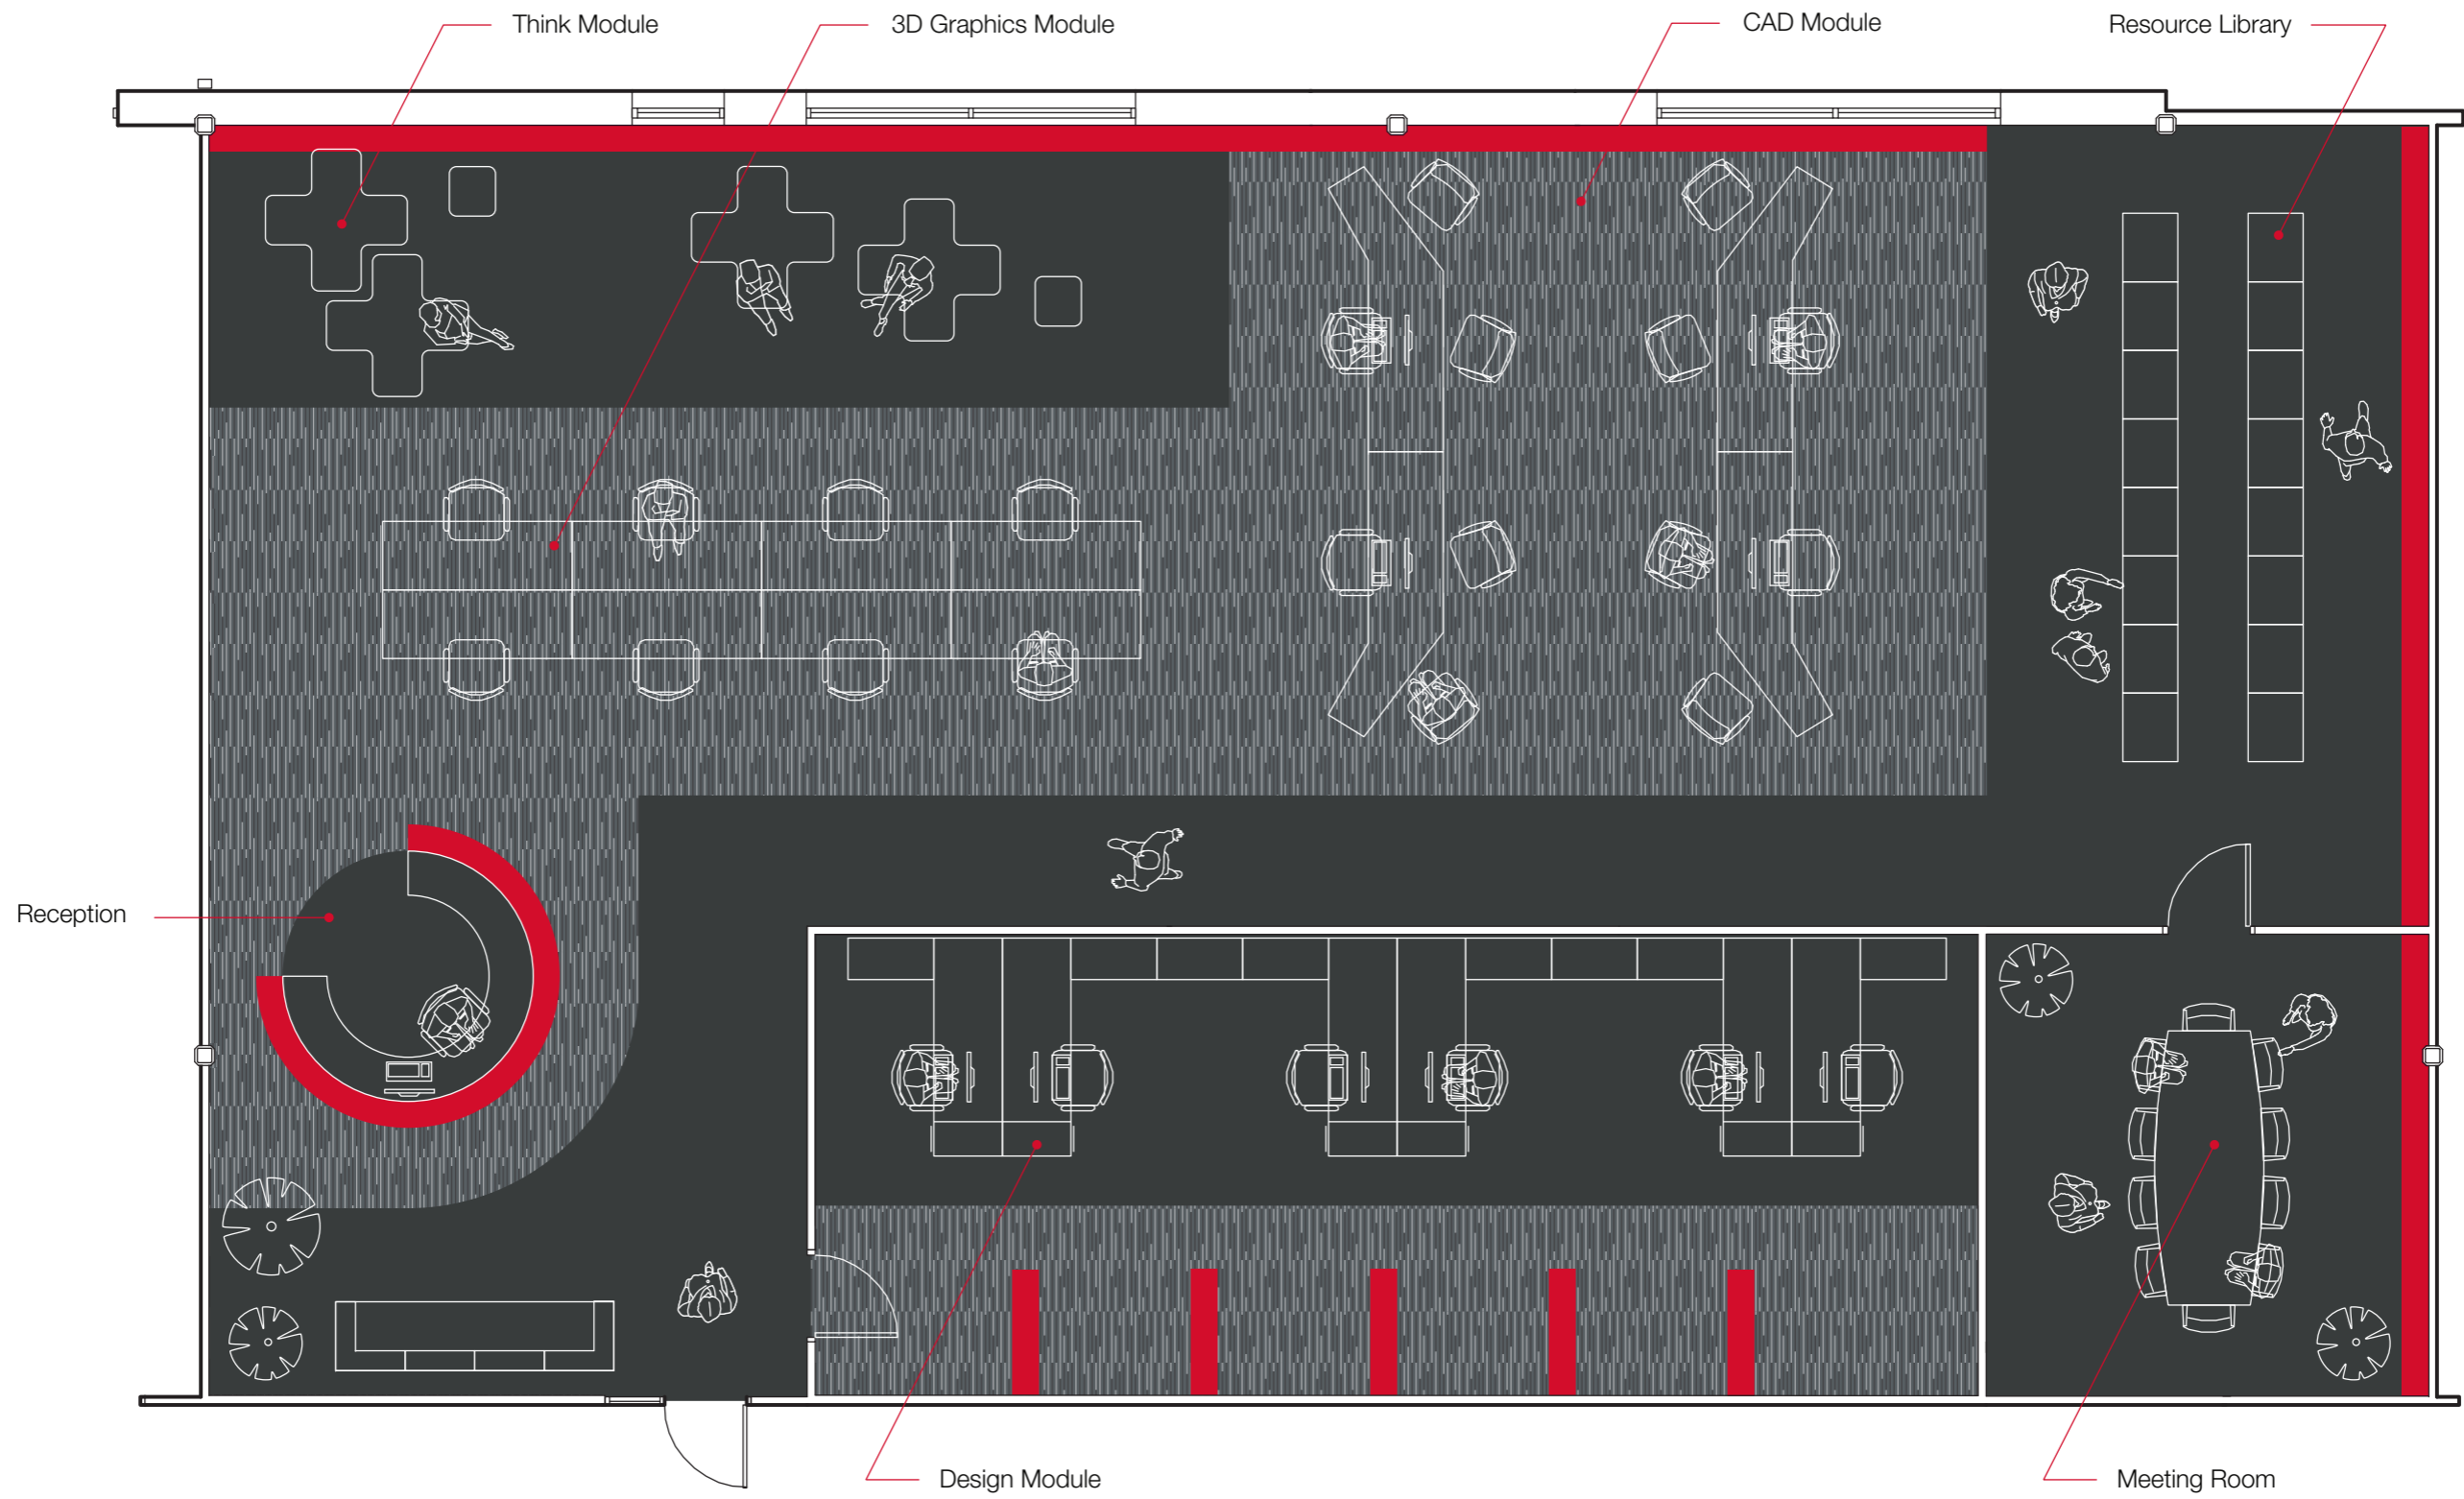

Floor Plan Design : Lafite Connect

-  LCD24 Lafite Connect - Design
-  LCD27 Lafite Connect - Design
-  LC11 Lafite Connect - Plains
-  LC12 Lafite Connect - Plains
-  Green 104 Emphasis

Floor Plan Design : Cityscene & Brickworks

**GRADUS**

Floor Plan Design : Cityscene & Brickworks

Cityscene  
Granite 06109  
(Installed brick bond)

Brickworks  
Himley 06709

Emphasis  
Red Loop Pile 103

**GRADUS**

Floor Plan Design : SqMile Exec

Central Line 01355  
SqMile Exec - Stripes  
(Installed brick bond)

Farringdon 01310  
SqMile Exec - Plains

Bank 01313  
SqMile Exec - Plains

Euston 01314  
SqMile Exec - Plains

Westminster 01315  
SqMile Exec - Plains

Floor Plan Design : Streetwise Design

Streetwise Design - Originals  
Iron 773

Streetwise Design - Originals  
Coal 778

Streetwise Design - Originals  
Clay 790

**GRADUS**